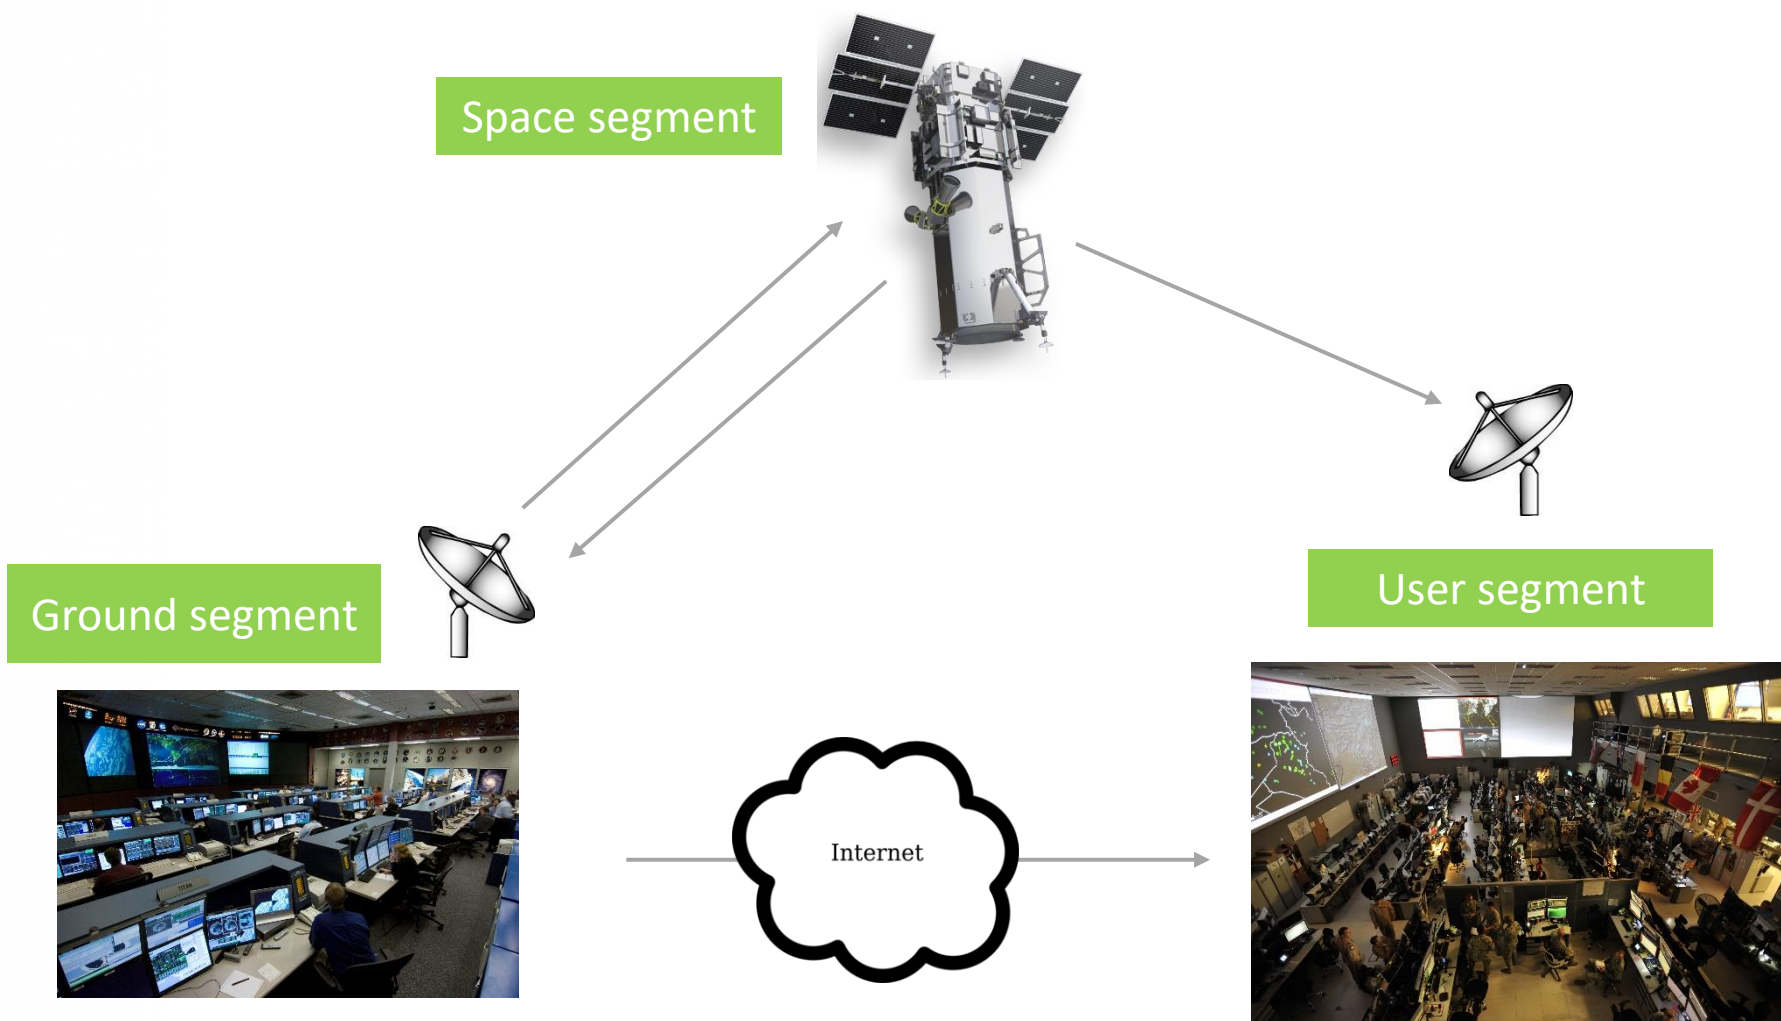

Counterspace Trends and Their Effect on Security and Stability

Victoria Samson, Chief Director, Space Security and Stability, Secure World Foundation

UK-SIPRI Workshop, “Nuclear Escalation Pathways and Outer Space: Views from Europe”

Solna, Sweden

Nov. 21, 2024

SECURE
WORLD
FOUNDATION

Human-Generated Space Objects

- Active satellites as of Nov. 17, 2024:
 - Total: 10,739
 - United States: 7628
 - Of which, SpaceX' Starlink: 6604
 - Russia: 274
 - China: 938

Orbital Debris

Larger than 10 cm	~40,500	Sources of new debris
Between 1 and 10 cm	~1,100,000	Can cause major damage
Smaller than 1 cm	130 million	Can cause minor damage

A space system is more than just a satellite