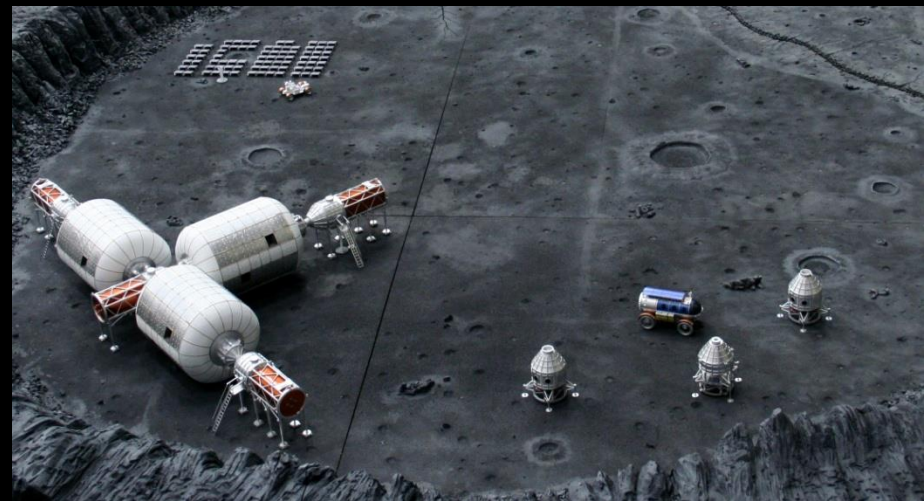

Beyond LEO Exploration

- Volume
- Radiation
- Physical Debris
- Trace Contaminants
- Less Mass
- Less Money